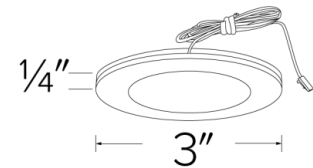

Specifications

Wattage	2.2W
Lumens	170 lm
Voltage	12V DC
Color Temp.	3000K
Lamp Type	LED
Damp Location	Listed

Options

White

Black

Dimensions

Product Number

Item	Lamp type	Lumens	CCT	Watts	Voltage	Finish
E261W	LED	170 lm	3000K	2.2W	12V DC	All White