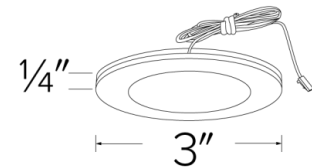

Specifications

Wattage	2.2W
Lumens	170 lm
Voltage	12V DC
Color Temp.	3000K
Lamp Type	LED
Damp Location	Listed

Options

White

Black

Dimensions

Product Number

Item	Lamp type	Lumens	CCT	Watts	Voltage	Finish
E261B	LED	170 lm	3000K	2.2W	12V DC	All Black