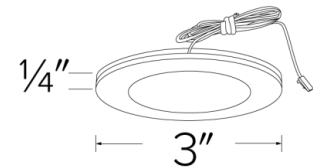

Specifications

Wattage	2.2W
Lumens	170 lm
Voltage	12V DC
Color Temp.	3500K
Lamp Type	LED
Damp Location	Listed

Options

White

Black

Dimensions

Product Number

Item	Lamp type	Lumens	CCT	Watts	Voltage	Finish
E261-35W	LED	170 lm	3500K	2.2W	12V DC	All White