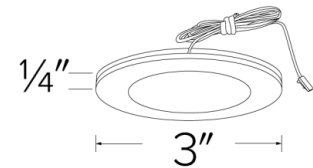

Specifications

Wattage	2.2W
Lumens	170 lm
Voltage	12V DC
Color Temp.	2700K
Lamp Type	LED
Damp Location	Listed

Options

White

Black

Dimensions

Product Number

Item	Lamp type	Lumens	CCT	Watts	Voltage	Finish
E261-27W	LED	170 lm	2700K	2.2W	12V DC	All White