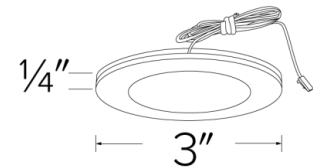

Specifications

Wattage	2.2W
Lumens	170 lm
Voltage	12V DC
Color Temp.	2700K
Lamp Type	LED
Damp Location	Listed

Options

White

Black

Dimensions

Product Number

Item	Lamp type	Lumens	CCT	Watts	Voltage	Finish
E261-27BZ	LED	170 lm	2700K	2.2W	12V DC	All Bronze