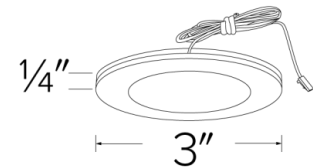

Specifications

Wattage	2.2W
Lumens	170 lm
Voltage	12V DC
Color Temp.	2700K
Lamp Type	LED
Damp Location	Listed

Options

White

Black

Dimensions

Product Number

Item	Lamp type	Lumens	CCT	Watts	Voltage	Finish
E261-27B	LED	170 lm	2700K	2.2W	12V DC	All Black