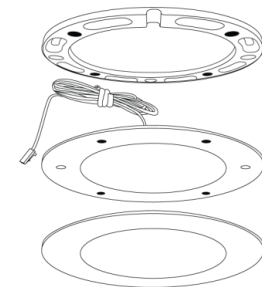

## Features

- Modern and stylish Super Slim Round LED Puck Lights.
- Also available in (3) and (6) Puck Lights Kits with Driver included.
- Provides outstanding even illumination to any hard to reach areas.
- Includes 5 ft. wires, recessed mount only.
- Magnetic faceplate.
- Available in 2700K, 3000K and 3500K
- For use with DRV12V12W.

## Options

White

Black

## Dimensions