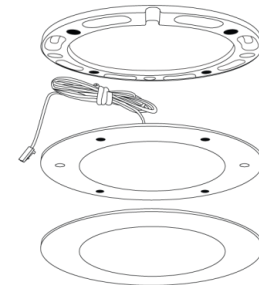

## Features

- Modern and stylish Super Slim Round LED Puck Lights.
- Also available in (3) and (6) Puck Lights Kits with Driver included.
- Provides outstanding even illumination to any hard to reach areas.
- Includes 5 ft. wires, recessed mount only.
- Magnetic faceplate.
- Available in 2700K, 3000K and 3500K
- For use with DRV12V12W.

## Options

White

Black

## Dimensions