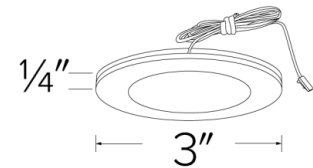

Specifications

Wattage	2.2W
Lumens	170 lm
Voltage	12V DC
Color Temp.	2700K - 3500K
Lamp Type	LED
Damp Location	Listed

Options

White

Black

Dimensions

Product Numbers

Item	Description	Lamp Type	Lumens	CCT	Watts	Voltage	Finish
E261-27W		LED	170 lm	2700K	2.2W	12V DC	All White
E261-27B		LED	170 lm	2700K	2.2W	12V DC	All Black
E261-27BZ		LED	170 lm	2700K	2.2W	12V DC	All Bronze
E261W		LED	170 lm	3000K	2.2W	12V DC	All White
E261B		LED	170 lm	3000K	2.2W	12V DC	All Black