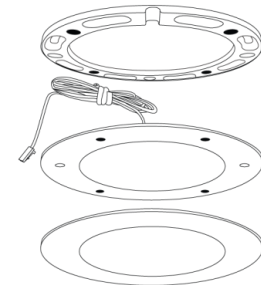

Sedum™ Mini Super Slim Round Undercabinet LED Puck Lights

Features

- Modern and stylish Super Slim Round LED Puck Lights.
- Also available in (3) and (6) Puck Lights Kits with Driver included.
- Provides outstanding even illumination to any hard to reach areas.
- Includes 5 ft. wires, recessed mount only.
- Magnetic faceplate.
- Available in 2700K, 3000K and 3500K
- For use with DRV12V12W.

Specifications

Wattage	2.2W
Lumens	170 lm
Voltage	12V DC
Color Temp.	2700K - 3500K
Lamp Type	LED
Damp Location	Listed

Options

White

Black

Dimensions

Product Numbers

Item	Description	Lamp Type	Lumens	CCT	Watts	Voltage	Finish
E261-27W		LED	170 lm	2700K	2.2W	12V DC	All White
E261-27B		LED	170 lm	2700K	2.2W	12V DC	All Black
E261-27BZ		LED	170 lm	2700K	2.2W	12V DC	All Bronze
E261W		LED	170 lm	3000K	2.2W	12V DC	All White
E261B		LED	170 lm	3000K	2.2W	12V DC	All Black