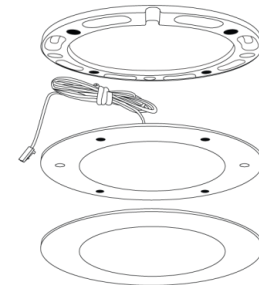

Sedum™ Mini Super Slim Round Undercabinet LED Puck Lights

Features

- Modern and stylish Super Slim Round LED Puck Lights.
- Also available in (3) and (6) Puck Lights Kits with Driver included.
- Provides outstanding even illumination to any hard to reach areas.
- Includes 5 ft. wires, recessed mount only.
- Magnetic faceplate.
- Available in 2700K, 3000K and 3500K
- For use with DRV12V12W.

Specifications

Wattage	2.2W
Lumens	170 lm
Voltage	12V DC
Color Temp.	2700K - 3500K
Lamp Type	LED
Damp Location	Listed

Options

White

Black

Dimensions

Product Numbers

Item	Description	Lamp Type	Lumens	CCT	Watts	Voltage	Finish
E261-27W		LED	170 lm	2700K	2.2W	12V DC	All White
E261-27B		LED	170 lm	2700K	2.2W	12V DC	All Black
E261-27BZ		LED	170 lm	2700K	2.2W	12V DC	All Bronze
E261W		LED	170 lm	3000K	2.2W	12V DC	All White
E261B		LED	170 lm	3000K	2.2W	12V DC	All Black