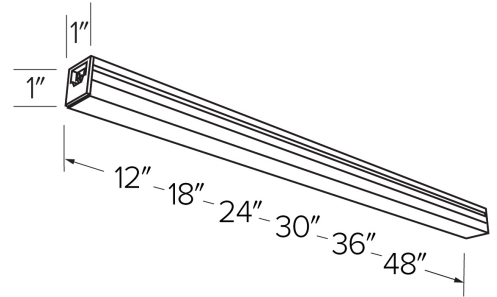

SAGE LED Undercabinet Lightbar

Features

- 1"H x 1"W
- End to end connector and mounting brackets included
- Linkable up to 40ft.
- Polycarbonate lens
- 120V Dimmable
- ETL Listed
- ENERGY STAR qualified

Sage® LED Undercabinet Light

Accessories

6' Power Cord

CAT NO.	SPECIFICATIONS
EUDCRD	6' Length

End-to-End Connector

CAT NO.	SPECIFICATIONS
EUDCS31	

6" Linking Cable

CAT NO.	SPECIFICATIONS
EUDC31	