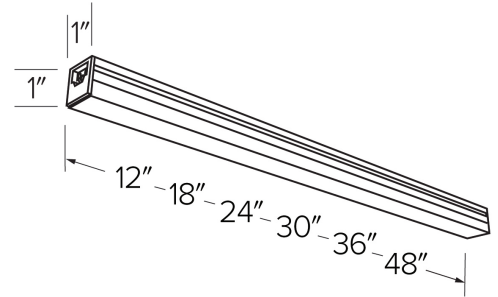

Specifications

Wattage	12W
Lumens	720 lm
Voltage	120V
Color Temp.	3000K
CRI	90+

Product Number

Item	Description	Lumens	CCT	Watts	Voltage	Finish
EUD3530W	30"	720 lm	3000K	12W	120V	All White