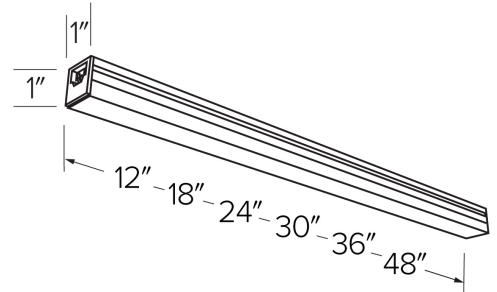

Specifications

Wattage	8W
Lumens	500 lm
Voltage	120V
Color Temp.	3000K
CRI	90+

Product Number

Item	Description	Lumens	CCT	Watts	Voltage	Finish
EUD3330W	18"	500 lm	3000K	8W	120V	All White