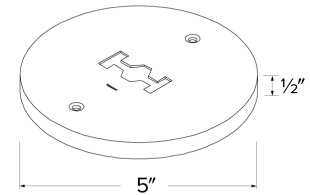

## Features

- Round Monopoint Canopy for Line Voltage fixtures.

## Dimensions