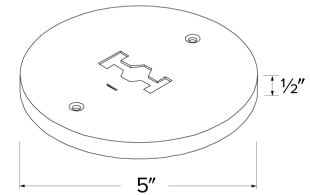

Round Monopoint Canopy Track Accessory

Features

- Round Monopoint Canopy for Line Voltage fixtures.

Options

White

Black

Bronze

Dimensions

Product Numbers

Item	Description	Finish
EP819B	Round Monopoint Canopy Track Accessory	All Black
EP819BZ	Round Monopoint Canopy Track Accessory	All Bronze
EP819W	Round Monopoint Canopy Track Accessory	All White