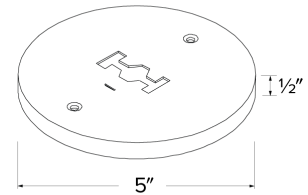

Round Monopoint Canopy Track Accessory

Features

- Round Monopoint Canopy for Line Voltage fixtures.

Options

White

Black

Bronze

Dimensions

Product Numbers

| Item | Description | Finish |
|---------|--|------------|
| EP819B | Round Monopoint Canopy Track Accessory | All Black |
| EP819BZ | Round Monopoint Canopy Track Accessory | All Bronze |
| EP819W | Round Monopoint Canopy Track Accessory | All White |