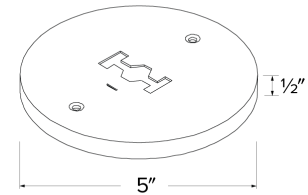

Round Monopoint Canopy Track Accessory

Features

- Round Monopoint Canopy for Line Voltage fixtures.

Options

White

Black

Bronze

Dimensions

Product Numbers

Item	Description	Finish
EP819B	Round Monopoint Canopy Track Accessory	All Black
EP819BZ	Round Monopoint Canopy Track Accessory	All Bronze
EP819W	Round Monopoint Canopy Track Accessory	All White