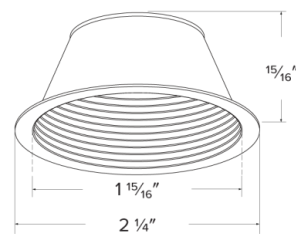

White Round Trim

Black Round Trim

Bronze Round Trim

White Square Trim

Black Square Trim

Reflector Dimensions

Baffle Dimensions

Round Trim Dimensions

Square Trim Dimensions

Product Number

Item	Description	Finish
ERT2RW	Round Trim	White

Product Number Builder Example: ERT210W

Accessories for 2" LED Elm™ Downlights

Style

Color Finish

ERT