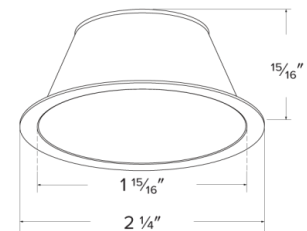

White Round Trim

Black Round Trim

Bronze Round Trim

White Square Trim

Black Square Trim

Reflector Dimensions

Baffle Dimensions

Round Trim Dimensions

Square Trim Dimensions

Product Number

Item	Description	Finish
ERT2RW	Round Trim	White

Product Number Builder Example: ERT210W

Accessories for 2" LED Elm™ Downlights

Style

Color Finish

ERT