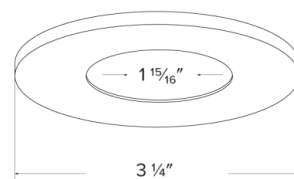

White Round Trim

Black Round Trim

Bronze Round Trim

White Square Trim

Black Square Trim

Reflector Dimensions

Baffle Dimensions

Round Trim Dimensions

Square Trim Dimensions

Product Number

Item	Description	Finish
ERT2RW	Round Trim	White

Product Number Builder Example: ERT210W

Accessories for 2" LED Elm™ Downlights

Style

Color Finish

ERT