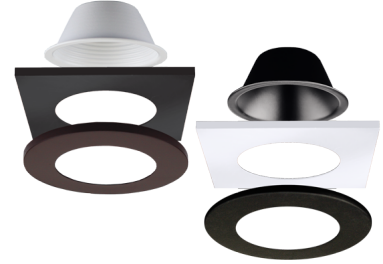

Reflector, Baffle & Flexa™ Trims for 2" LED Elm™ Downlights

Mix-&-Match with Desired Reflector & Trim Finish

Features

- Designed to be used with ERT2L06CT5 or ERT2HL08CT5 Downlights
- One reflector or baffle and trim required for each ERT2 module
- White, Black, Haze & Bronze finishes available

Options

White Reflector

Black Reflector

Haze Reflector

Bronze Reflector

White Baffle

Black Baffle

Bronze Baffle

White Round Trim

Black Round Trim

Bronze Round Trim

White Square Trim

Black Square Trim

Reflector Dimensions

Baffle Dimensions

Round Trim Dimensions

- 210** Reflector
- 214** Baffle
- 2R** Round Trim
- 22SQ** Square Trim

- W** White
- B** Black
- H** Haze (Reflector Only)
- BZ** Bronze