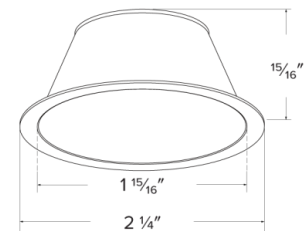

White Round Trim

Black Round Trim

Bronze Round Trim

White Square Trim

Black Square Trim

Reflector Dimensions

Baffle Dimensions

Round Trim Dimensions