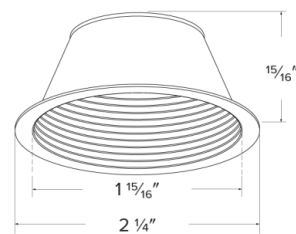

White Round Trim

Black Round Trim

Bronze Round Trim

White Square Trim

Black Square Trim

Reflector Dimensions

Baffle Dimensions

Round Trim Dimensions

Square Trim Dimensions

Product Number

Item	Description	Finish
ERT2RBZ	Round Trim	Bronze

Product Number Builder Example: ERT210W

Accessories for 2" LED Elm™ Downlights

Style

Color Finish

ERT