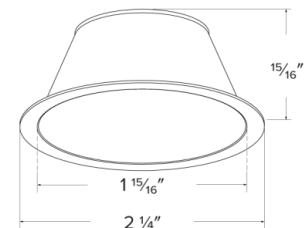

White Round Trim

Black Round Trim

Bronze Round Trim

White Square Trim

Black Square Trim

Reflector Dimensions

Baffle Dimensions

Round Trim Dimensions

Square Trim Dimensions

Product Number

Item	Description	Finish
ERT2RB	Round Trim	Black

Product Number Builder Example: ERT210W

Accessories for 2" LED Elm™ Downlights

Style

Color Finish

- 210** Reflector
- 214** Baffle
- 2R** Round Trim
- 22SQ** Square Trim