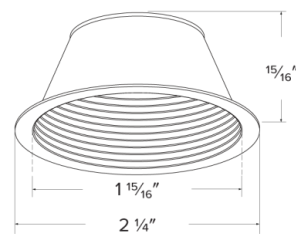

White Round Trim

Black Round Trim

Bronze Round Trim

White Square Trim

Black Square Trim

Reflector Dimensions

Baffle Dimensions

Round Trim Dimensions

Square Trim Dimensions

Product Number

Item	Description	Finish
ERT2RB	Round Trim	Black

Product Number Builder Example: ERT210W

Accessories for 2" LED Elm™ Downlights

Style

Color Finish

- 210** Reflector
- 214** Baffle
- 2R** Round Trim
- 22SQ** Square Trim