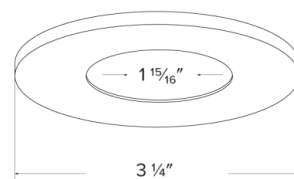

White Round Trim

Black Round Trim

Bronze Round Trim

White Square Trim

Black Square Trim

Reflector Dimensions

Baffle Dimensions

Round Trim Dimensions

Square Trim Dimensions

Product Number

Item	Description	Finish
ERT2RB	Round Trim	Black

Product Number Builder Example: ERT210W

Accessories for 2" LED Elm™ Downlights

Style

Color Finish

- 210** Reflector
- 214** Baffle
- 2R** Round Trim
- 22SQ** Square Trim