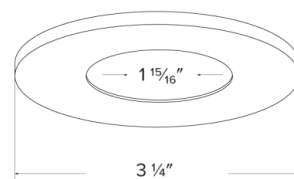

White Round Trim

Black Round Trim

Bronze Round Trim

White Square Trim

Black Square Trim

Reflector Dimensions

Baffle Dimensions

Round Trim Dimensions

Square Trim Dimensions

Product Number

Item	Description	Finish
ERT22SQW	Square Trim	White

Product Number Builder Example: ERT210W

Accessories for 2" LED Elm™ Downlights

Style

Color Finish

ERT