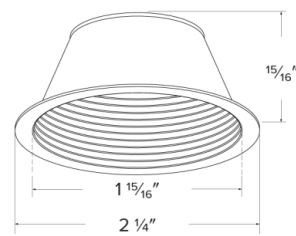

White Round Trim

Black Round Trim

Bronze Round Trim

White Square Trim

Black Square Trim

Reflector Dimensions

Baffle Dimensions

Round Trim Dimensions

Square Trim Dimensions

Product Number

Item	Description	Finish
ERT22SQW	Square Trim	White

Product Number Builder Example: ERT210W

Accessories for 2" LED Elm™ Downlights

Style

Color Finish

ERT