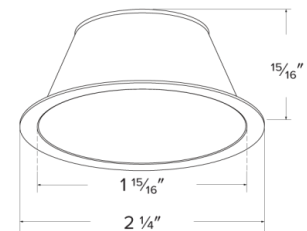

White Round Trim

Black Round Trim

Bronze Round Trim

White Square Trim

Black Square Trim

Reflector Dimensions

Baffle Dimensions

Round Trim Dimensions

Square Trim Dimensions

Product Number

Item	Description	Finish
ERT22SQW	Square Trim	White

Product Number Builder Example: ERT210W

Accessories for 2" LED Elm™ Downlights

Style

Color Finish

ERT