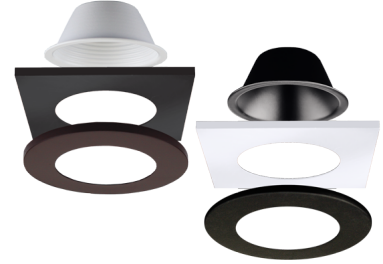

# Reflector, Baffle & Flexa™ Trims for 2" LED Elm™ Downlights

Mix-&-Match with Desired Reflector & Trim Finish

## Features

- Designed to be used with ERT2L06CT5 or ERT2HL08CT5 Downlights
- One reflector or baffle and trim required for each ERT2 module
- White, Black, Haze & Bronze finishes available

## Options

**White Reflector**

**Black Reflector**

**Haze Reflector**

**Bronze Reflector**

**White Baffle**

**Black Baffle**

**Bronze Baffle**