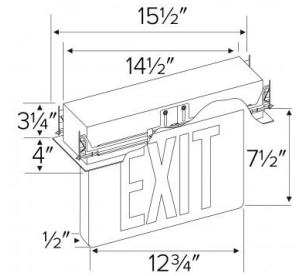

Dimensions

Product Number

Item	Description
EDGREC2G	Green Letters, Double Face