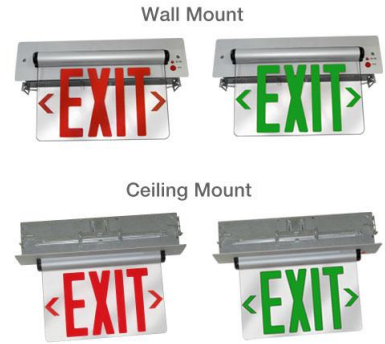

Recessed LED Edge Lit Exit Sign

Features

- Single or Double faced.
- 120V/277V with battery backup and hanger bars.
- For wall or ceiling mount.
- UL or ETL listed.
- Removable chevrons (arrows) included for jobsite customization.

Specifications

Damp Location ETL Listed

Options

Dimensions

Product Number

Item	Description
EDGREC2G	Green Letters, Double Face