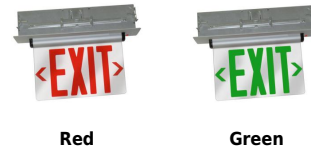

Recessed LED Edge Lit Exit Sign

Features

- Single or Double faced.
- 120V/277V with battery backup and hanger bars.
- For wall or ceiling mount.
- UL or ETL listed.
- Removable chevrons (arrows) included for jobsite customization.

Specifications

Damp Location ETL Listed

Options

Dimensions

Product Number

Item	Description
EDGREC2G	Green Letters, Double Face