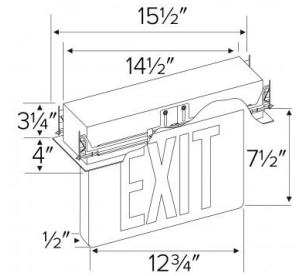

Recessed LED Edge Lit Exit Sign

Features

- Single or Double faced.
- 120V/277V with battery backup and hanger bars.
- For wall or ceiling mount.
- UL or ETL listed.
- Removable chevrons (arrows) included for jobsite customization.

Specifications

Damp Location ETL Listed

Options

Dimensions

Product Number

Item	Description
EDGREC1RG	Red & Green Letters, Single Face