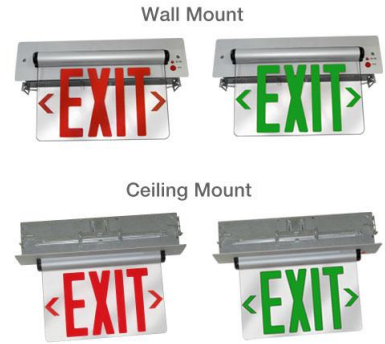

Recessed LED Edge Lit Exit Sign

Features

- Single or Double faced.
- 120V/277V with battery backup and hanger bars.
- For wall or ceiling mount.
- UL or ETL listed.
- Removable chevrons (arrows) included for jobsite customization.

Specifications

Damp Location ETL Listed

Options

Dimensions

Product Number

Item	Description
EDGREC1RG	Red & Green Letters, Single Face