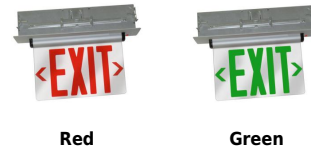

Recessed LED Edge Lit Exit Sign

Features

- Single or Double faced.
- 120V/277V with battery backup and hanger bars.
- For wall or ceiling mount.
- UL or ETL listed.
- Removable chevrons (arrows) included for jobsite customization.

Specifications

Damp Location ETL Listed

Options

Dimensions

Product Number

Item	Description
EDGREC1RG	Red & Green Letters, Single Face