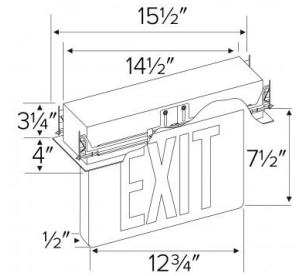

Recessed LED Edge Lit Exit Sign

Features

- Single or Double faced.
- 120V/277V with battery backup and hanger bars.
- For wall or ceiling mount.
- UL or ETL listed.
- Removable chevrons (arrows) included for jobsite customization.

Specifications

Damp Location ETL Listed

Options

Dimensions

Product Numbers

Item	Description
EDGREC1G	Green Letters, Single Face
EDGREC1R	Red Letters, Single Face
EDGREC1RG	Red & Green Letters, Single Face
EDGREC2G	Green Letters, Double Face
EDGREC2R	Red Letters, Double Face
EDGREC2RG	Red & Green Letters, Double Face