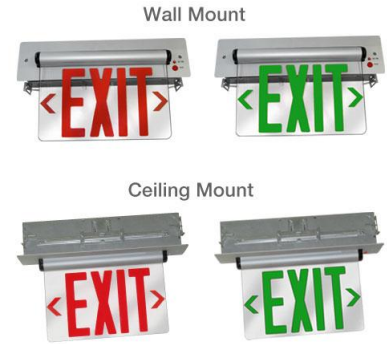

Recessed LED Edge Lit Exit Sign

Features

- Single or Double faced.
- 120V/277V with battery backup and hanger bars.
- For wall or ceiling mount.
- UL or ETL listed.
- Removable chevrons (arrows) included for jobsite customization.

Specifications

Damp Location ETL Listed

Options

Dimensions

Product Numbers

Item	Description
EDGREC1G	Green Letters, Single Face
EDGREC1R	Red Letters, Single Face
EDGREC1RG	Red & Green Letters, Single Face
EDGREC2G	Green Letters, Double Face
EDGREC2R	Red Letters, Double Face
EDGREC2RG	Red & Green Letters, Double Face