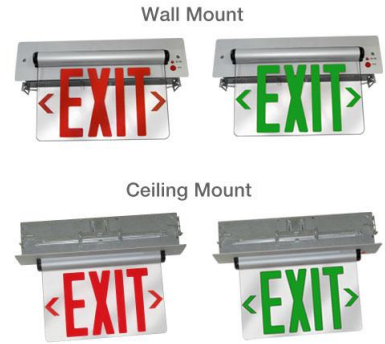

# Recessed LED Edge Lit Exit Sign

## Features

- Single or Double faced.
- 120V/277V with battery backup and hanger bars.
- For wall or ceiling mount.
- UL or ETL listed.
- Removable chevrons (arrows) included for jobsite customization.

## Product Numbers

Item	Description
<b>EDGREC1G</b>	Green Letters, Single Face
<b>EDGREC1R</b>	Red Letters, Single Face
<b>EDGREC1RG</b>	Red & Green Letters, Single Face
<b>EDGREC2G</b>	Green Letters, Double Face
<b>EDGREC2R</b>	Red Letters, Double Face
<b>EDGREC2RG</b>	Red & Green Letters, Double Face