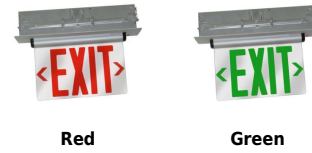

Recessed LED Edge Lit Exit Sign

Features

- Single or Double faced.
- 120V/277V with battery backup and hanger bars.
- For wall or ceiling mount.
- UL or ETL listed.
- Removable chevrons (arrows) included for jobsite customization.

Specifications

Damp Location ETL Listed

Options

Dimensions

Product Numbers

Item	Description
EDGREC1G	Green Letters, Single Face
EDGREC1R	Red Letters, Single Face
EDGREC1RG	Red & Green Letters, Single Face
EDGREC2G	Green Letters, Double Face
EDGREC2R	Red Letters, Double Face
EDGREC2RG	Red & Green Letters, Double Face