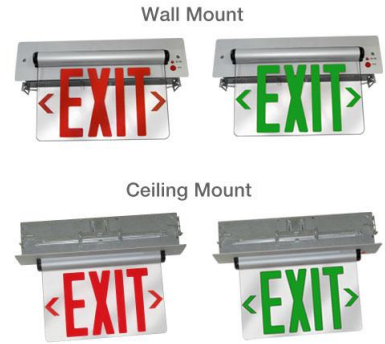

Recessed LED Edge Lit Exit Sign

Features

- Single or Double faced.
- 120V/277V with battery backup and hanger bars.
- For wall or ceiling mount.
- UL or ETL listed.
- Removable chevrons (arrows) included for jobsite customization.

Specifications

Damp Location ETL Listed

Options

Dimensions

Product Numbers

Item	Description
EDGREC1G	Green Letters, Single Face
EDGREC1R	Red Letters, Single Face
EDGREC1RG	Red & Green Letters, Single Face
EDGREC2G	Green Letters, Double Face
EDGREC2R	Red Letters, Double Face
EDGREC2RG	Red & Green Letters, Double Face