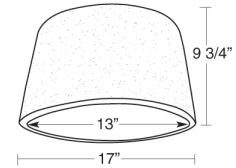

Dimensions

Product Numbers

Item	Description
FIRECVR	Recessed Fixture Fire Cover