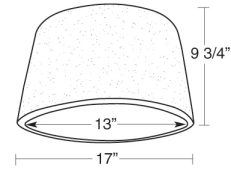

Dimensions

Product Numbers

Item	Description
FIRECVR	Recessed Fixture Fire Cover