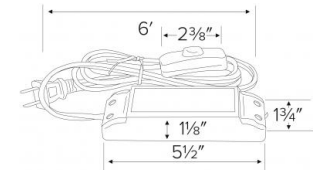

Plug-in Driver with 6' Cord and Plug

Features

- Portable class 2 driver with 6ft cord and plug.
- 6 outlet distributor included.
- Non-Dimmable
- Easy installation: simply plug the power cord into the wall outlet.
- California Title 24 JA8-2019-E Compliant (when used with ELCO Tape Lights or Puck Lights)
- Splitter outputs match with Aster series light connectors

Specifications

Wattage	30W
Voltage	12V DC
Damp Location	Listed

Options

Dimensions

Product Numbers

Item	Description	Watts	Voltage
DRV12V30W	Mini Undercabinet Puck Light Accessory	30W	12V DC