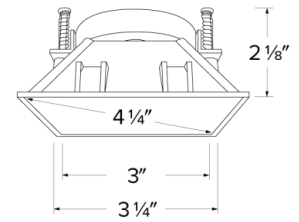

Product Numbers

Item	Description	Finish
EL4SFS	Square Spackle Frame	
ELK445W	Square Smooth Reflector Trim	All White
ELK445H	Square Smooth Reflector Trim	All Haze
ELK445B	Square Smooth Reflector Trim	All Black