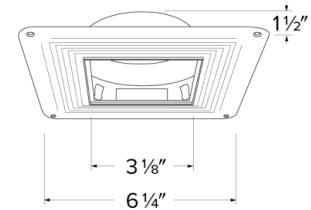

Pex™ 4" Square Trimless Smooth Reflector Trim

Pex™ Precision die-cast trims with twist-on system for easy tool-free installation

Features

- 4" Square Trimless Smooth Reflector.
- 4" Trimless Spackle Frame Ordered Separately (EL4SFS)
- Convenient twist-on design for easy installation.
- Lamp: Koto™ LED Module and Canless Koto™ LED Module.
- Wet Location rated.

Technical Details

Installation: Twist-lock design allows for easy mounting onto the Koto™ LED Module.

Lamp: Koto™ LED Module.

Options

EL4SFS

ELK445W