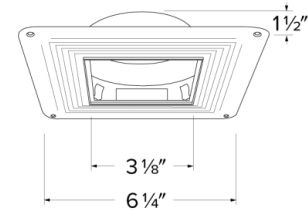

Pex™ 4" Square Trimless Smooth Reflector Trim

Pex™ Precision die-cast trims with twist-on system for easy tool-free installation

Features

- 4" Square Trimless Smooth Reflector.
- 4" Trimless Spackle Frame Ordered Separately (EL4SFS)
- Convenient twist-on design for easy installation.
- Lamp: Koto™ LED Module and Canless Koto™ LED Module.
- Wet Location rated.

Technical Details

Installation: Twist-lock design allows for easy mounting onto the Koto™ LED Module.

Lamp: Koto™ LED Module.

Options

EL4SFS

ELK445W