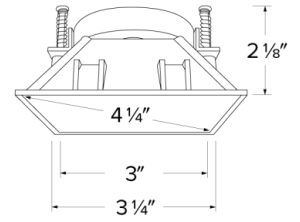

Product Numbers

Item	Description	Finish
EL4SFS	Square Spackle Frame	
ELK445W	Square Smooth Reflector Trim	All White
ELK445H	Square Smooth Reflector Trim	All Haze
ELK445B	Square Smooth Reflector Trim	All Black