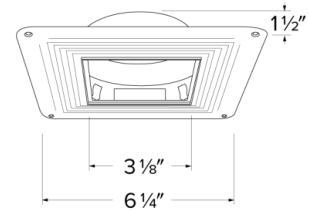

Pex™ 4" Square Trimless Smooth Reflector Trim

Pex™ Precision die-cast trims with twist-on system for easy tool-free installation

Features

- 4" Square Trimless Smooth Reflector.
- 4" Trimless Spackle Frame Ordered Separately (EL4SFS)
- Convenient twist-on design for easy installation.
- Lamp: Koto™ LED Module and Canless Koto™ LED Module.
- Wet Location rated.

Technical Details

Installation: Twist-lock design allows for easy mounting onto the Koto™ LED Module.

Lamp: Koto™ LED Module.

Options

EL4SFS

ELK445W