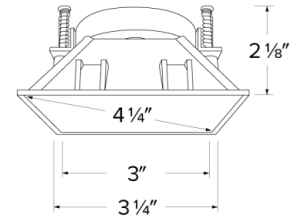

Product Numbers

Item	Description	Finish
EL4SFS	Square Spackle Frame	
ELK445W	Square Smooth Reflector Trim	All White
ELK445H	Square Smooth Reflector Trim	All Haze
ELK445B	Square Smooth Reflector Trim	All Black