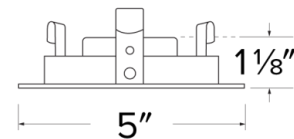

Pex™ 4" Square Shallow Reflector

Pex™ Precision die-cast trims with twist-&-lock system for easy Koto™ Module installation

Features

- 4" Square Shallow Reflector.
- Convenient twist-lock design for easy installation.
- Lamp: Koto™ LED Module.
- Wet location rated.

Technical Details

Construction: Diecast aluminum with a powder coated finish.

Installation: Twist-lock design allows for easy mounting onto the Koto™ LED Module.

Compatible Housing: Compatible with 4" IC and non-IC housings.

Lamp: Koto™ LED Module.

Options

Product Number

Item	Finish
ELK4216W	All White