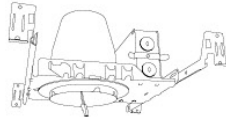

4" ICA Housing
New Construction

CAT NO.	SPECIFICATIONS
EL490ICA	14W, 120/277V
EL490ICA-EM5	Emergency Battery Back-up (90 minutes)