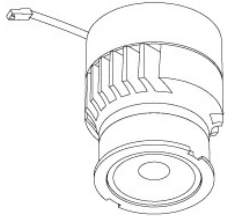

Compatible Products

For use with 4" Koto™ Twist-On Trims

Koto™ 24V DC LED Light Engine

24V DC Koto™ LED Light Engine

PRODUCT NUMBER BUILDER			
Koto™ LED Light Engine	Lumens	Color Temperature	Voltage
ELK			

08	800 lm	27	2700K	-24	24V DC
		30	3000K		

*Standard module includes 38° installed with 25° & 60° field changeable lenses.

ACCESSORIES

Lens

EP731C 18° Lens
EP732C 25° Lens
EP733C 38° Lens
EP734C 60° Lens

*EP732C, EP733C, EP734C Included with standard module

Snout

L50W White
L50B Black

Secondary Optics

L45 Hex Louver
L46 Linear Lens
L47 Spread Louver
L49 Frosted Lens
L51 Color Shifter
L57 White Hex Louver
L52 Blue Lens
L53 Pink Shifter