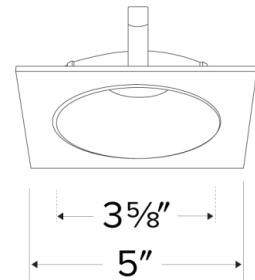

Pex™ 4" Square Shallow Reflector

Pex™ Precision die-cast trims with twist-&-lock system for easy Koto™ Module installation

Features

- 4" Square Shallow Reflector.
- Convenient twist-lock design for easy installation.
- Lamp: Koto™ LED Module.
- Wet location rated.

Technical Details

Construction: Diecast aluminum with a powder coated finish.

Installation: Twist-lock design allows for easy mounting onto the Koto™ LED Module.

Compatible Housing: Compatible with 4" IC and non-IC housings.

Lamp: Koto™ LED Module.

Options

Product Number

Item	Finish
ELK4216H	Haze with White Trim