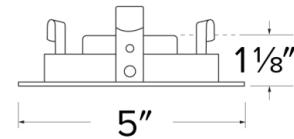

Pex™ 4" Square Shallow Reflector

Pex™ Precision die-cast trims with twist-&-lock system for easy Koto™ Module installation

Features

- 4" Square Shallow Reflector.
- Convenient twist-lock design for easy installation.
- Lamp: Koto™ LED Module.
- Wet location rated.

Technical Details

Construction: Diecast aluminum with a powder coated finish.

Installation: Twist-lock design allows for easy mounting onto the Koto™ LED Module.

Compatible Housing: Compatible with 4" IC and non-IC housings.

Lamp: Koto™ LED Module.

Options

Product Number

Item	Finish
ELK4216H	Haze with White Trim