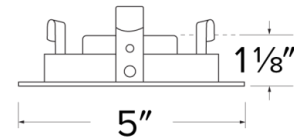

Pex™ 4" Square Shallow Reflector

Pex™ Precision die-cast trims with twist-&-lock system for easy Koto™ Module installation

Features

- 4" Square Shallow Reflector.
- Convenient twist-lock design for easy installation.
- Lamp: Koto™ LED Module.
- Wet location rated.

Technical Details

Construction: Diecast aluminum with a powder coated finish.

Installation: Twist-lock design allows for easy mounting onto the Koto™ LED Module.

Compatible Housing: Compatible with 4" IC and non-IC housings.

Lamp: Koto™ LED Module.

Options

Product Numbers

Item	Finish
ELK4216W	All White
ELK4216H	Haze with White Trim