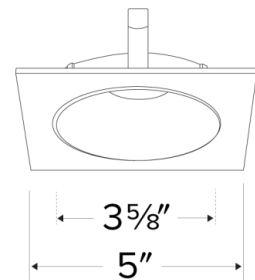

Pex™ 4" Square Shallow Reflector

Pex™ Precision die-cast trims with twist-&-lock system for easy Koto™ Module installation

Features

- 4" Square Shallow Reflector.
- Convenient twist-lock design for easy installation.
- Lamp: Koto™ LED Module.
- Wet location rated.

Technical Details

Construction: Diecast aluminum with a powder coated finish.

Installation: Twist-lock design allows for easy mounting onto the Koto™ LED Module.

Compatible Housing: Compatible with 4" IC and non-IC housings.

Lamp: Koto™ LED Module.

Options

Product Numbers

Item	Finish
ELK4216W	All White
ELK4216H	Haze with White Trim