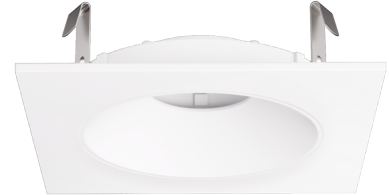

Pex™ 4" Square Shallow Reflector

Pex™ Precision die-cast trims with twist-&-lock system for easy Koto™ Module installation

Features

- 4" Square Shallow Reflector.
- Convenient twist-lock design for easy installation.
- Lamp: Koto™ LED Module.
- Wet location rated.

Technical Details

Construction: Diecast aluminum with a powder coated finish.

Installation: Twist-lock design allows for easy mounting onto the Koto™ LED Module.

Compatible Housing: Compatible with 4" IC and non-IC housings.

Lamp: Koto™ LED Module.

Options

All White

Haze with White Trim

Product Numbers

| Item | Finish |
|----------|----------------------|
| ELK4216W | All White |
| ELK4216H | Haze with White Trim |

Product Number Builder Example: **ELK4216W**