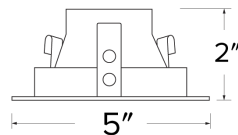

Technical Details

Construction: Diecast aluminum with a powder coated finish.

Installation: Twist-lock design allows for easy mounting onto the Koto™ LED Module.

Compatible Housing: Compatible with 4" IC and non-IC housings.

Lamp: Koto™ LED Module.

Dimensions: