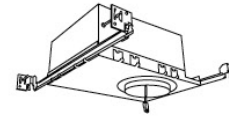

24V DC 4" R-60 Spray Foam Insulation
New Construction Housing

CAT NO.	SPECIFICATIONS
E24V490AJICA	Maximum Adjustability, For use in R60 or Chicago plenum applications *Requires 24V DC Transformer