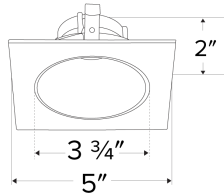

Technical Details

Construction: Diecast aluminum with a powder coated finish.

Installation: Twist-lock design allows for easy mounting onto the Koto™ LED Module.

Compatible Housing: Compatible with 4" IC and non-IC housings.

Lamp: Koto™ LED Module.

Dimensions: