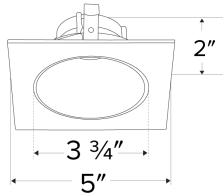

Technical Details

Construction: Diecast aluminum with a powder coated finish.

Installation: Twist-lock design allows for easy mounting onto the Koto™ LED Module.

Compatible Housing: Compatible with 4" IC and non-IC housings.

Lamp: Koto™ LED Module.

Dimensions: