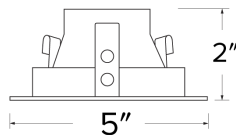

Technical Details

Construction: Diecast aluminum with a powder coated finish.

Installation: Twist-lock design allows for easy mounting onto the Koto™ LED Module.

Compatible Housing: Compatible with 4" IC and non-IC housings.

Lamp: Koto™ LED Module.

Dimensions: