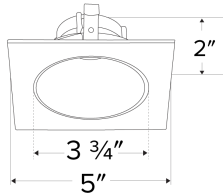

Technical Details

Construction: Diecast aluminum with a powder coated finish.

Installation: Twist-lock design allows for easy mounting onto the Koto™ LED Module.

Compatible Housing: Compatible with 4" IC and non-IC housings.

Lamp: Koto™ LED Module.