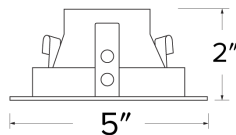

Technical Details

Construction: Diecast aluminum with a powder coated finish.

Installation: Twist-lock design allows for easy mounting onto the Koto™ LED Module.

Compatible Housing: Compatible with 4" IC and non-IC housings.

Lamp: Koto™ LED Module.