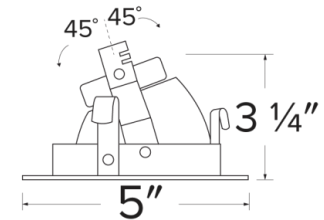

Dimensions

Product Numbers

Item	Finish
ELK4222W	All White

Product Number Builder Example: ELK4222W

Pex™ 4" Square Adjustable Reflector Wall Wash

Finish

ELK4222

W All White