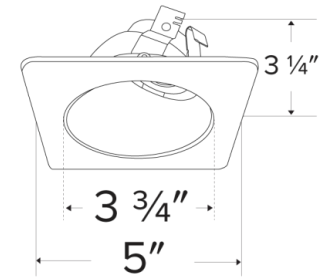

Dimensions

Product Numbers

Item	Finish
ELK4222W	All White

Product Number Builder Example: ELK4222W

Pex™ 4" Square Adjustable Reflector Wall Wash

Finish

ELK4222

W All White