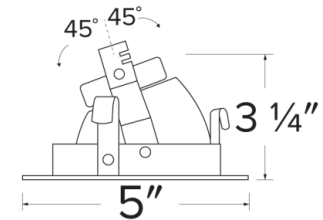

Dimensions

Product Numbers

Item	Finish
ELK4222W	All White

Product Number Builder Example: ELK4222W

Pex™ 4" Square Adjustable Reflector Wall Wash

Finish

ELK4222

W All White