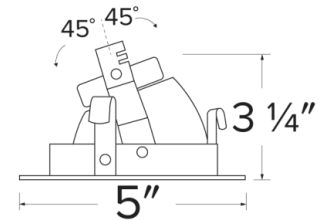

Dimensions

Product Numbers

Item	Finish
ELK4222W	All White

Product Number Builder Example: ELK4222W

Pex™ 4" Square Adjustable Reflector Wall Wash

Finish

ELK4222

W All White