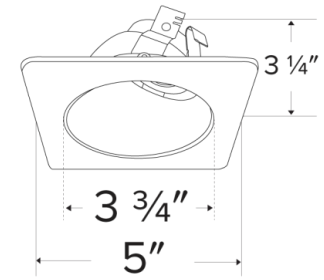

Dimensions

Product Numbers

Item	Finish
ELK4222W	All White

Product Number Builder Example: ELK4222W

Pex™ 4" Square Adjustable Reflector Wall Wash

Finish

ELK4222

W All White