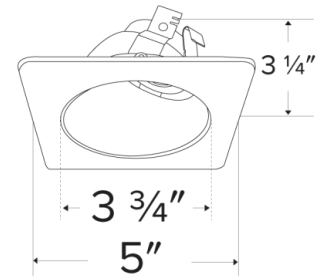

Dimensions

Product Numbers

Item	Finish
ELK4222W	All White

Product Number Builder Example: ELK4222W

Pex™ 4" Square Adjustable Reflector Wall Wash

Finish

ELK4222

W All White