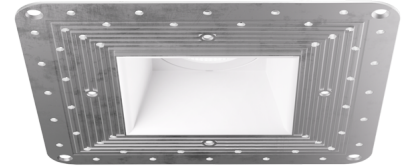

Pex™ 4" Square Adjustable Trimless Smooth Reflector Trim

Pex™ Precision Adjustable die-cast trims with twist-on system for easy tool-free installation

Features

- 4" Square Adjustable Trimless Smooth Reflector
- Compatible with EL4SFS (new inventory only). Ordered Separately
- Convenient twist-on design for easy installation
- Damp Location Rated
- Lamp: Koto™ LED Module and Canless Koto™ LED Module

Technical Details

Installation: Twist-on design allows for easy mounting onto the Koto™ LED Module.

Lamp: Koto™ LED Module and Canless Koto™ LED Module.

Options

EL4SFS - Frame

ELK459W - White Reflector

ELK459B - Black Reflector

ELK459H - Haze Reflector

EL4SFS

ELK459

Product Numbers

Item	Description	Finish
EL4SFS	Square Spackle Frame	
ELK459W	Square Adjustable Reflector Trim	All White
ELK459B	Square Adjustable Reflector Trim	All Black
ELK459H	Square Adjustable Reflector Trim	All Haze