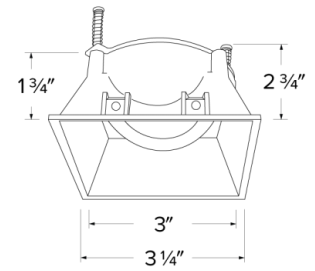

Product Numbers

Item	Description	Finish
EL4SFS	Square Spackle Frame	
ELK459W	Square Adjustable Reflector Trim	All White
ELK459B	Square Adjustable Reflector Trim	All Black
ELK459H	Square Adjustable Reflector Trim	Haze