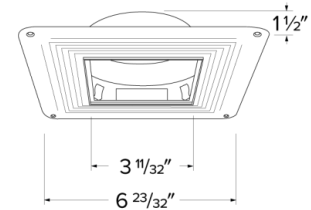

Pex™ 4" Square Adjustable Trimless Smooth Reflector Trim

Pex™ Precision Adjustable die-cast trims with twist-on system for easy tool-free installation

Features

- 4" Square Adjustable Trimless Smooth Reflector
- Compatible with EL4SFS (new inventory only). Ordered Separately
- Convenient twist-on design for easy installation
- Damp Location Rated
- Lamp: Koto™ LED Module and Canless Koto™ LED Module

Technical Details

Installation: Twist-on design allows for easy mounting onto the Koto™ LED Module.

Lamp: Koto™ LED Module and Canless Koto™ LED Module.

Options

EL4SFS

ELK459