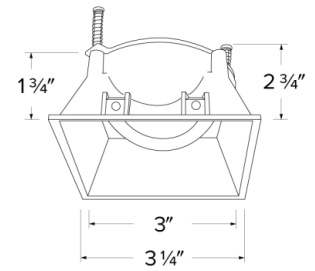

Product Numbers

Item	Description	Finish
EL4SFS	Square Spackle Frame	
ELK459W	Square Adjustable Reflector Trim	All White
ELK459B	Square Adjustable Reflector Trim	All Black
ELK459H	Square Adjustable Reflector Trim	All Haze