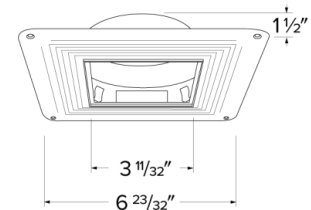

Pex™ 4" Square Adjustable Trimless Smooth Reflector Trim

Pex™ Precision Adjustable die-cast trims with twist-on system for easy tool-free installation

Features

- 4" Square Adjustable Trimless Smooth Reflector
- Compatible with EL4SFS (new inventory only)
- Convenient twist-on design for easy installation
- Damp Location Rated
- Lamp: Koto™ LED Module and Canless Koto™ LED Module

Technical Details

Installation: Twist-on design allows for easy mounting onto the Koto™ LED Module.

Lamp: Koto™ LED Module and Canless Koto™ LED Module.

Options

EL4SFS

ELK459