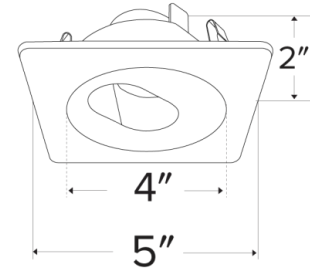

Dimensions

Product Numbers

Item	Finish
ELK4220W	Black with White Trim

Product Number Builder Example: ELK4220W

Pex™ 4" Square Slot Rotatable Aperture

Finish

ELK4220

W

W Black with White Trim