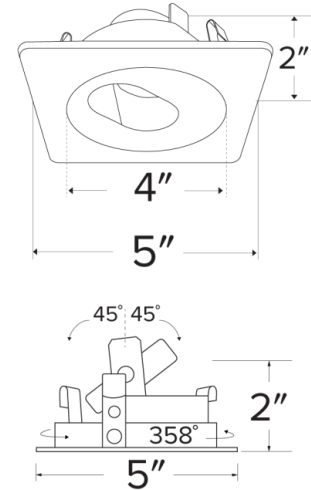

Dimensions

Product Numbers

Item	Finish
ELK4220W	Black with White Trim

Product Number Builder Example: ELK4220W

Pex™ 4" Square Slot Rotatable Aperture

Finish

ELK4220

W

W Black with White Trim