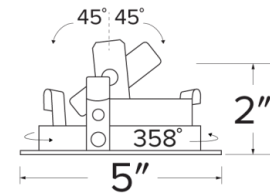

Dimensions

Product Numbers

Item	Finish
ELK4220W	Black with White Trim

Product Number Builder Example: ELK4220W

Pex™ 4" Square Slot Rotatable Aperture

Finish

ELK4220

W

W Black with White Trim