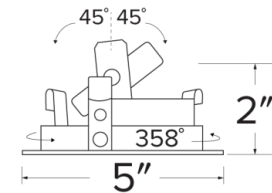

Dimensions

Product Numbers

Item	Finish
ELK4220W	Black with White Trim

Product Number Builder Example: ELK4220W

Pex™ 4" Square Slot Rotatable Aperture

Finish

ELK4220

W

W Black with White Trim