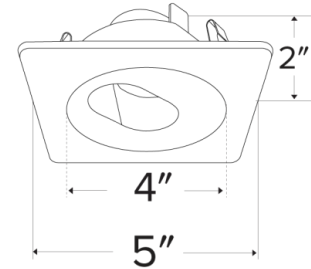

Dimensions

Product Numbers

Item	Finish
ELK4220W	Black with White Trim

Product Number Builder Example: ELK4220W

Pex™ 4" Square Slot Rotatable Aperture

Finish

ELK4220

W

W Black with White Trim