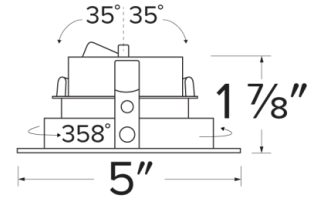

Product Numbers

Item	Finish
ELK4282W	All White