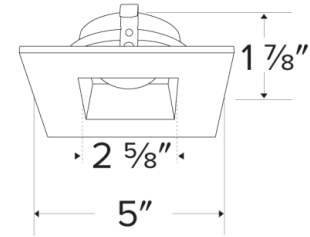

Dimensions

Dimensions