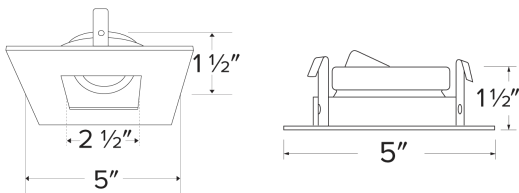

Technical Details

Construction: Diecast aluminum with a powder coated finish.

Installation: Twist-on design allows for easy mounting onto the Koto™ LED Module.

Lamp: Koto™ LED Module.