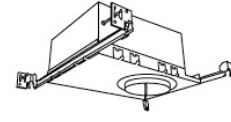

24V DC 4" R-60 Spray Foam Insulation Housing
New Construction

CAT NO.	SPECIFICATIONS
E24V490AJICA	Maximum Adjustability, For use in R60 or Chicago plenum applications <i>*Requires 24V DC Transformer</i>