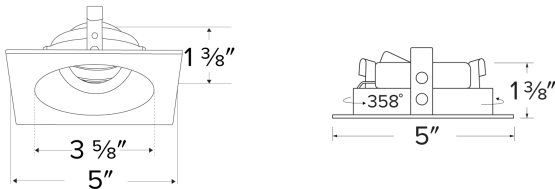

Technical Details

Construction: Diecast aluminum with a powder coated finish.

Installation: Twist-lock design allows for easy mounting onto the Koto™ LED Module.

Compatible Housing: Compatible with 4" IC and non-IC housings.

Lamp: Koto™ LED Module.