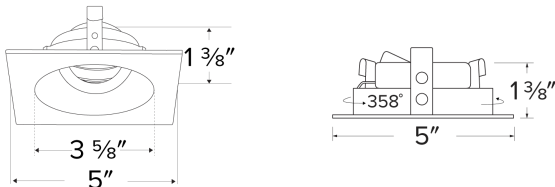

Technical Details

Construction: Diecast aluminum with a powder coated finish.

Installation: Twist-lock design allows for easy mounting onto the Koto™ LED Module.

Compatible Housing: Compatible with 4" IC and non-IC housings.

Lamp: Koto™ LED Module.