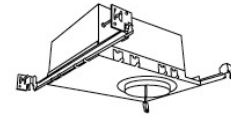

24V DC 4" R-60 Spray Foam Insulation
New Construction Housing

CAT NO.	SPECIFICATIONS
E24V490AJICA	Maximum Adjustability, For use in R60 or Chicago plenum applications *Requires 24V DC Transformer