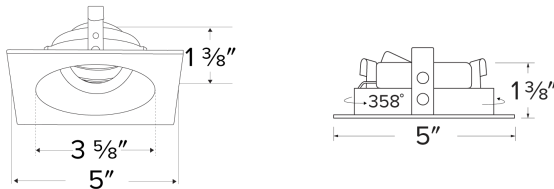

Technical Details

Construction: Diecast aluminum with a powder coated finish.

Installation: Twist-lock design allows for easy mounting onto the Koto™ LED Module.

Compatible Housing: Compatible with 4" IC and non-IC housings.

Lamp: Koto™ LED Module.