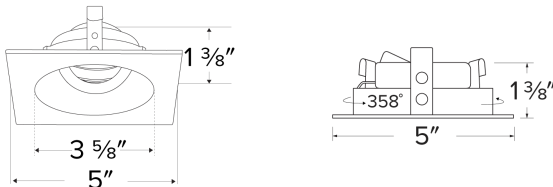

Technical Details

Construction: Diecast aluminum with a powder coated finish.

Installation: Twist-lock design allows for easy mounting onto the Koto™ LED Module.

Compatible Housing: Compatible with 4" IC and non-IC housings.

Lamp: Koto™ LED Module.