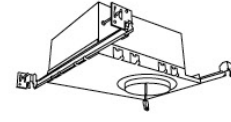

24V DC 4" R-60 Spray Foam Insulation
New Construction Housing

CAT NO.	SPECIFICATIONS
E24V490AJICA	Maximum Adjustability, For use in R60 or Chicago plenum applications *Requires 24V DC Transformer