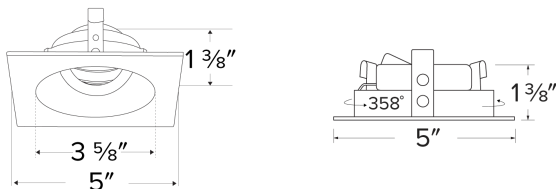

Technical Details

Construction: Diecast aluminum with a powder coated finish.

Installation: Twist-lock design allows for easy mounting onto the Koto™ LED Module.

Compatible Housing: Compatible with 4" IC and non-IC housings.

Lamp: Koto™ LED Module.