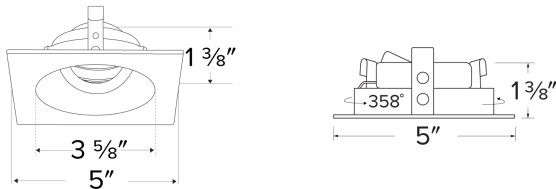

Technical Details

Construction: Diecast aluminum with a powder coated finish.

Installation: Twist-lock design allows for easy mounting onto the Koto™ LED Module.

Compatible Housing: Compatible with 4" IC and non-IC housings.

Lamp: Koto™ LED Module.