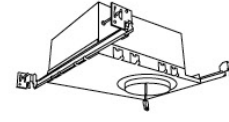

24V DC 4" R-60 Spray Foam Insulation
New Construction Housing

CAT NO.	SPECIFICATIONS
E24V490AJICA	Maximum Adjustability, For use in R60 or Chicago plenum applications <i>*Requires 24V DC Transformer</i>