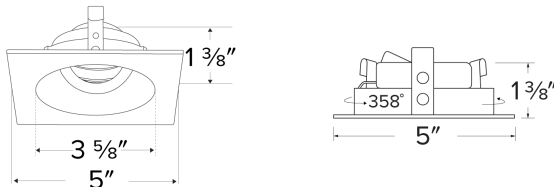

Technical Details

Construction: Diecast aluminum with a powder coated finish.

Installation: Twist-lock design allows for easy mounting onto the Koto™ LED Module.

Compatible Housing: Compatible with 4" IC and non-IC housings.

Lamp: Koto™ LED Module.