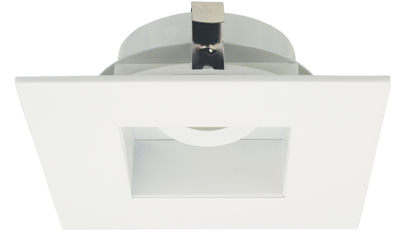

# Pex™ 4" Square Adjustable Reflector

Pex™ Precision die-cast adjustable trims with twist-&-lock system for easy Koto™ Module installation

## Features

- 4" Square Adjustable Reflector.
- 35° Tilt, 358° Rotation.
- 5" Sq.
- Convenient twist-lock design for easy installation.
- Damp Location Rated.
- Lamp: Koto™ LED Module.

## Technical Details

**Construction:** Diecast aluminum with a powder coated finish.

**Installation:** Twist-lock design allows for easy mounting onto the Koto™ LED Module.

**Lamp:** Koto™ LED Module.