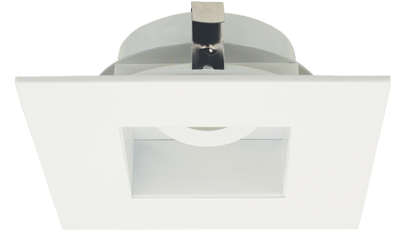

Pex™ 4" Square Adjustable Reflector

Pex™ Precision die-cast adjustable trims with twist-&-lock system for easy Koto™ Module installation

Features

- 4" Square Adjustable Reflector.
- 35° Tilt, 358° Rotation.
- 5" Sq.
- Convenient twist-lock design for easy installation.
- Damp Location Rated.
- Lamp: Koto™ LED Module.

Technical Details

Construction: Diecast aluminum with a powder coated finish.

Installation: Twist-lock design allows for easy mounting onto the Koto™ LED Module.

Lamp: Koto™ LED Module.

Dimensions

Dimensions

Product Numbers

Item	Finish
ELK4282W	All White

Compatible Products

For use with 4" Koto™ Twist-On Trims

Koto™ LED Module

Koto™ LED Module
ELK07, ELK09, & ELK11

PRODUCT NUMBER BUILDER					
Koto™ LED Module	Lumens	Color Temperature	Beam Angle		
ELK					
07	750 lm	27 2700K	(blank) 38° lens (Standard)		
09	950 lm	30 3000K	-S 18° lens		
11	1150 lm	35 3500K	-N 25° lens		
		40 4000K	-W 60° lens		
		SD Sunset Dimming (For ELK09 & ELK11)	-FC 18° - 50° Adjustable (ELK07 Only)		