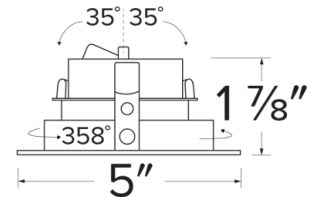

Dimensions

Dimensions

Product Numbers

Item	Finish
ELK4282W	All White
ELK4282BZ	All Bronze

Product Number Builder Example: **ELK4282W**

Pex™ 4" Square Adjustable Reflector

Finish

ELK4282