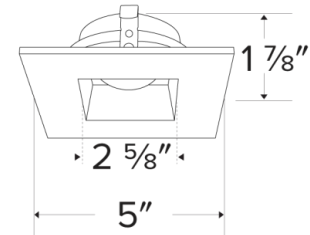

Dimensions

Dimensions

Product Numbers

Item	Finish
ELK4282W	All White
ELK4282BZ	All Bronze

Product Number Builder Example: **ELK4282W**

Pex™ 4" Square Adjustable Reflector

Finish

ELK4282