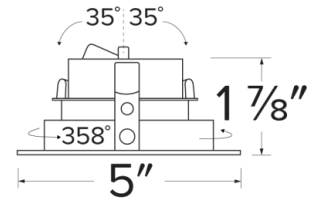

Product Numbers

Item	Finish
ELK4282W	All White