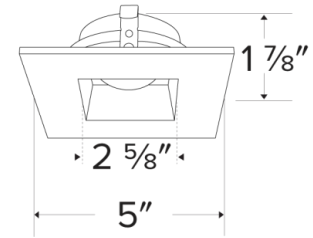

Dimensions

Dimensions

Product Numbers

Item	Finish
ELK4282W	All White
ELK4282BZ	All Bronze

Product Number Builder Example: **ELK4282W**

Pex™ 4" Square Adjustable Reflector

Finish

ELK4282