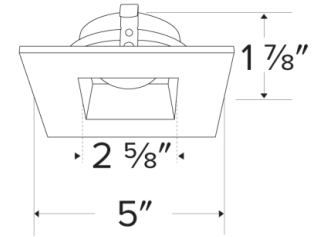

Dimensions

Dimensions