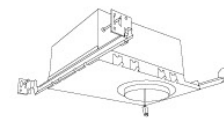

4" R-60 Spray Foam Insulation Housing
New Construction

CAT NO.	SPECIFICATIONS
EL490AJICA	Maximum Adjustability, For use in R60 or Chicago plenum applications