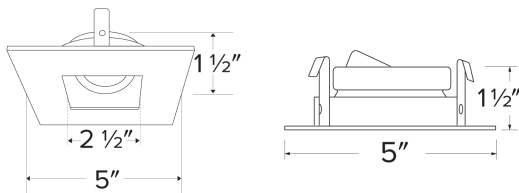

Technical Details

Construction: Diecast aluminum with a powder coated finish.

Installation: Twist-lock design allows for easy mounting onto the Koto™ LED Module.

Lamp: Koto™ LED Module.