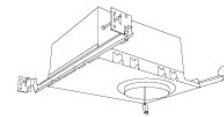

4" R-60 Spray Foam Insulation Housing
New Construction

CAT NO.	SPECIFICATIONS
EL490AJICA	Maximum Adjustability, For use in R60 or Chicago plenum applications