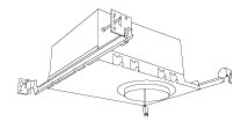

4" R-60 Spray Foam Insulation Housing
New Construction

CAT NO.	SPECIFICATIONS
EL490AJICA	Maximum Adjustability, For use in R60 or Chicago plenum applications