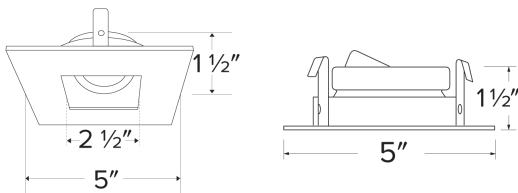

Technical Details

Construction: Diecast aluminum with a powder coated finish.

Installation: Twist-on design allows for easy mounting onto the Koto™ LED Module.

Lamp: Koto™ LED Module.