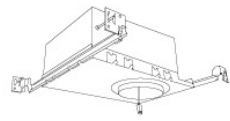

4" R-60 Spray Foam Insulation Housing
New Construction

CAT NO.	SPECIFICATIONS
EL490AJICA	Maximum Adjustability, For use in R60 or Chicago plenum applications