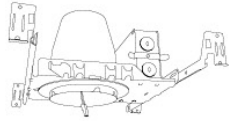

4" ICA Housing
New Construction

CAT NO.	SPECIFICATIONS
EL490ICA	14W, 120/277V
EL490ICA-EM5	Emergency Battery Back-up (90 minutes)