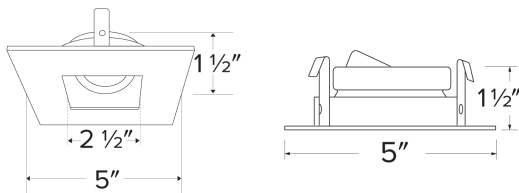

Technical Details

Construction: Diecast aluminum with a powder coated finish.

Installation: Twist-on design allows for easy mounting onto the Koto™ LED Module.

Lamp: Koto™ LED Module.