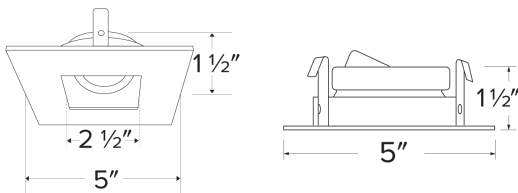

Technical Details

Construction: Diecast aluminum with a powder coated finish.

Installation: Twist-lock design allows for easy mounting onto the Koto™ LED Module.

Lamp: Koto™ LED Module.