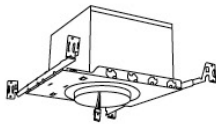

4" Koto™ Dedicated LED ICA Housings (24V DC Input)

24V DC 4" ICA Maximum Adjustability Housing
New Construction

CAT NO.	SPECIFICATIONS
E24V485ICA	Maximum Adjustability *Requires 24V DC Transformer