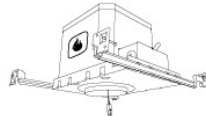

2-Hour Fire Rated 4" ICA Housing
New Construction

CAT NO.	SPECIFICATIONS
EL48FICA	7 1/2" Height, Sound Rated