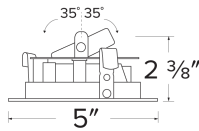

Technical Details

Construction: Diecast aluminum with a powder coated finish.

Installation: Twist-lock design allows for easy mounting onto the Koto™ LED Module.

Lamp: Koto™ LED Module.