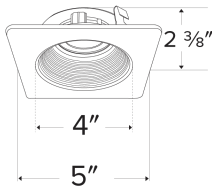

## Features

- 4" Square Adjustable Phenolic Baffle.
- 35° Adjustability
- 5" Sq.
- Convenient twist-lock design for easy installation.
- Damp Location Rated.
- Lamp: Koto™ LED Module.