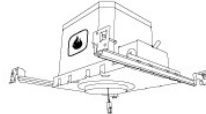

2-Hour Fire Rated 4" ICA Housing
New Construction

CAT NO.	SPECIFICATIONS
EL48FICA	7 1/2" Height, Sound Rated