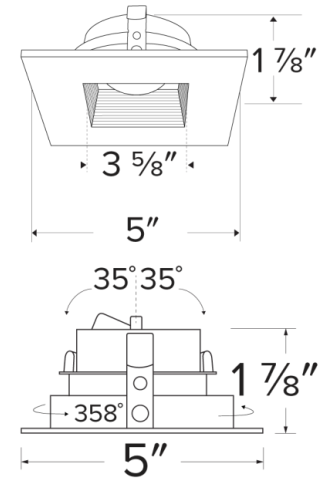

Dimensions