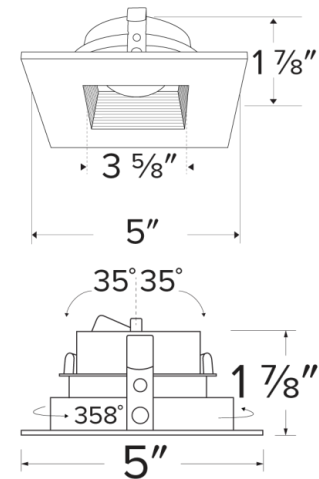

Dimensions

Product Numbers

Item	Finish
ELK4284W	All White