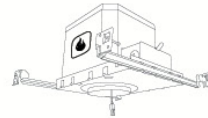

2-Hour Fire Rated 4" ICA Housing
New Construction

CAT NO.	SPECIFICATIONS
EL48FICA	7 1/2" Height - Sound Rated