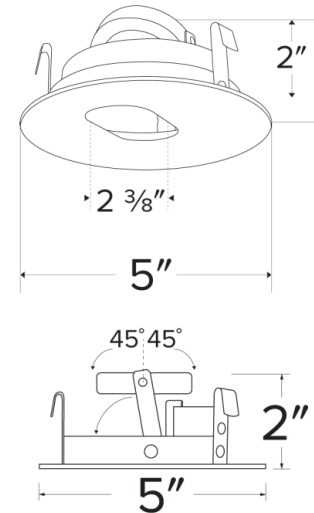

Dimensions

Product Numbers

Item	Finish
ELK4130W	Black with White Trim

Product Number Builder Example: ELK4130W

Pex™ 4" Slot Aperture

Finish

ELK4130

W

W Black with White Trim