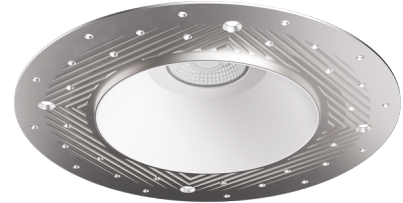

Pex™ 4" Round Trimless Smooth Reflector Trim

Pex™ Precision die-cast trims with twist-on system for easy tool-free installation

Features

- 4" Trimless Smooth Reflector (ELK408)
- 4" Trimless Spackle Frame Ordered Separately (EL4SFR)
- Fixed Downlight (non-adjustable)
- Convenient twist-on design for easy installation.
- Lamp: Koto™ LED Module and Canless Koto™ LED Module
- Wet location rated.

Technical Details

Installation: Twist-on design allows for easy mounting onto the Canless Koto™ LED Module.

Lamp: Koto™ LED Module and Canless Koto™ LED Module

Options

ELK408W - White Ref

ELK408H - Haze Ref

ELK408B - Black Ref

ELK408BZ - Bronze Ref

EL4SFR - Spackle Frame

Dimensions

Product Number

Item	Description	Finish
ELK408W	4" Round Trimless Reflector	All White

Compatible Products

For use with 4" Koto™ Twist-On Trims

Koto™ LED Module & 4" Dedicated LED ICA Housing

Koto™ LED Module
ELK07, ELK09, & ELK11

PRODUCT NUMBER BUILDER					
Koto™ LED Module	Lumens	Color Temperature	Beam Angle		
ELK					
07	750 lm	27 2700K	(blank)	38° lens (Standard)	
09	950 lm	30 3000K	-S	18° lens	
11	1150 lm	35 3500K	-N	25° lens	
		40 4000K	-W	60° lens	
		SD Sunset Dimming (For ELK09 & ELK11)	-FC	18° - 50° Adjustable (ELK07 Only)	