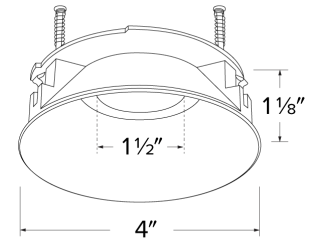

ELK408B - Black Ref

ELK408BZ - Bronze Ref

EL4SFR - Spackle Frame

Dimensions

Product Number

Item	Description	Finish
ELK408W	4" Round Trimless Reflector	All White

Compatible Products

For use with 4" Koto™ Twist-On Trims