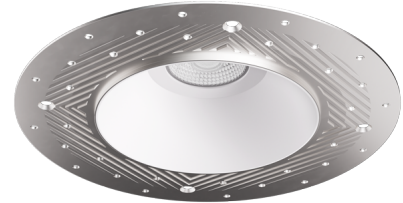

Pex™ 4" Round Trimless Smooth Reflector Trim

Pex™ Precision die-cast trims with twist-on system for easy tool-free installation

Features

- 4" Trimless Smooth Reflector (ELK408)
- 4" Trimless Spackle Frame Ordered Separately (EL4SFR)
- Fixed Downlight (non-adjustable)
- Convenient twist-on design for easy installation.
- Lamp: Koto™ LED Module and Canless Koto™ LED Module
- Wet location rated.

Technical Details

Installation: Twist-on design allows for easy mounting onto the Canless Koto™ LED Module.

Lamp: Koto™ LED Module and Canless Koto™ LED Module

Options

ELK408W - White Ref

ELK408H - Haze Ref

ELK408B - Black Ref

ELK408BZ - Bronze Ref

EL4SFR - Spackle Frame

Dimensions

Product Number

Item	Description	Finish
ELK408W	4" Round Trimless Reflector	All White

Compatible Products

For use with 4" Koto™ Twist-On Trims

Koto™ LED Module & 4" Dedicated LED ICA Housing

Koto™ LED Module
ELK07, ELK09, & ELK11

PRODUCT NUMBER BUILDER

Koto™ LED Module	Lumens	Color Temperature	Beam Angle
ELK			
07	750 lm	27 2700K	(blank) 38° lens (Standard)
09	950 lm	30 3000K	-S 18° lens
11	1150 lm	35 3500K	-N 25° lens
		40 4000K	-W 60° lens
		SD Sunset Dimming (For ELK09 & ELK11)	-FC 18° - 50° Adjustable (ELK07 Only)