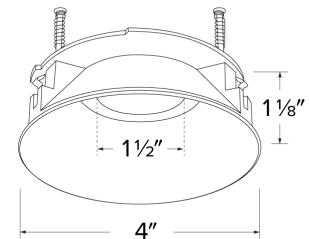

ELK408B - Black Ref

ELK408BZ - Bronze Ref

EL4SFR - Spackle Frame

Dimensions

Product Number

Item	Description	Finish
ELK408W	4" Round Trimless Reflector	All White

Compatible Products

For use with 4" Koto™ Twist-On Trims